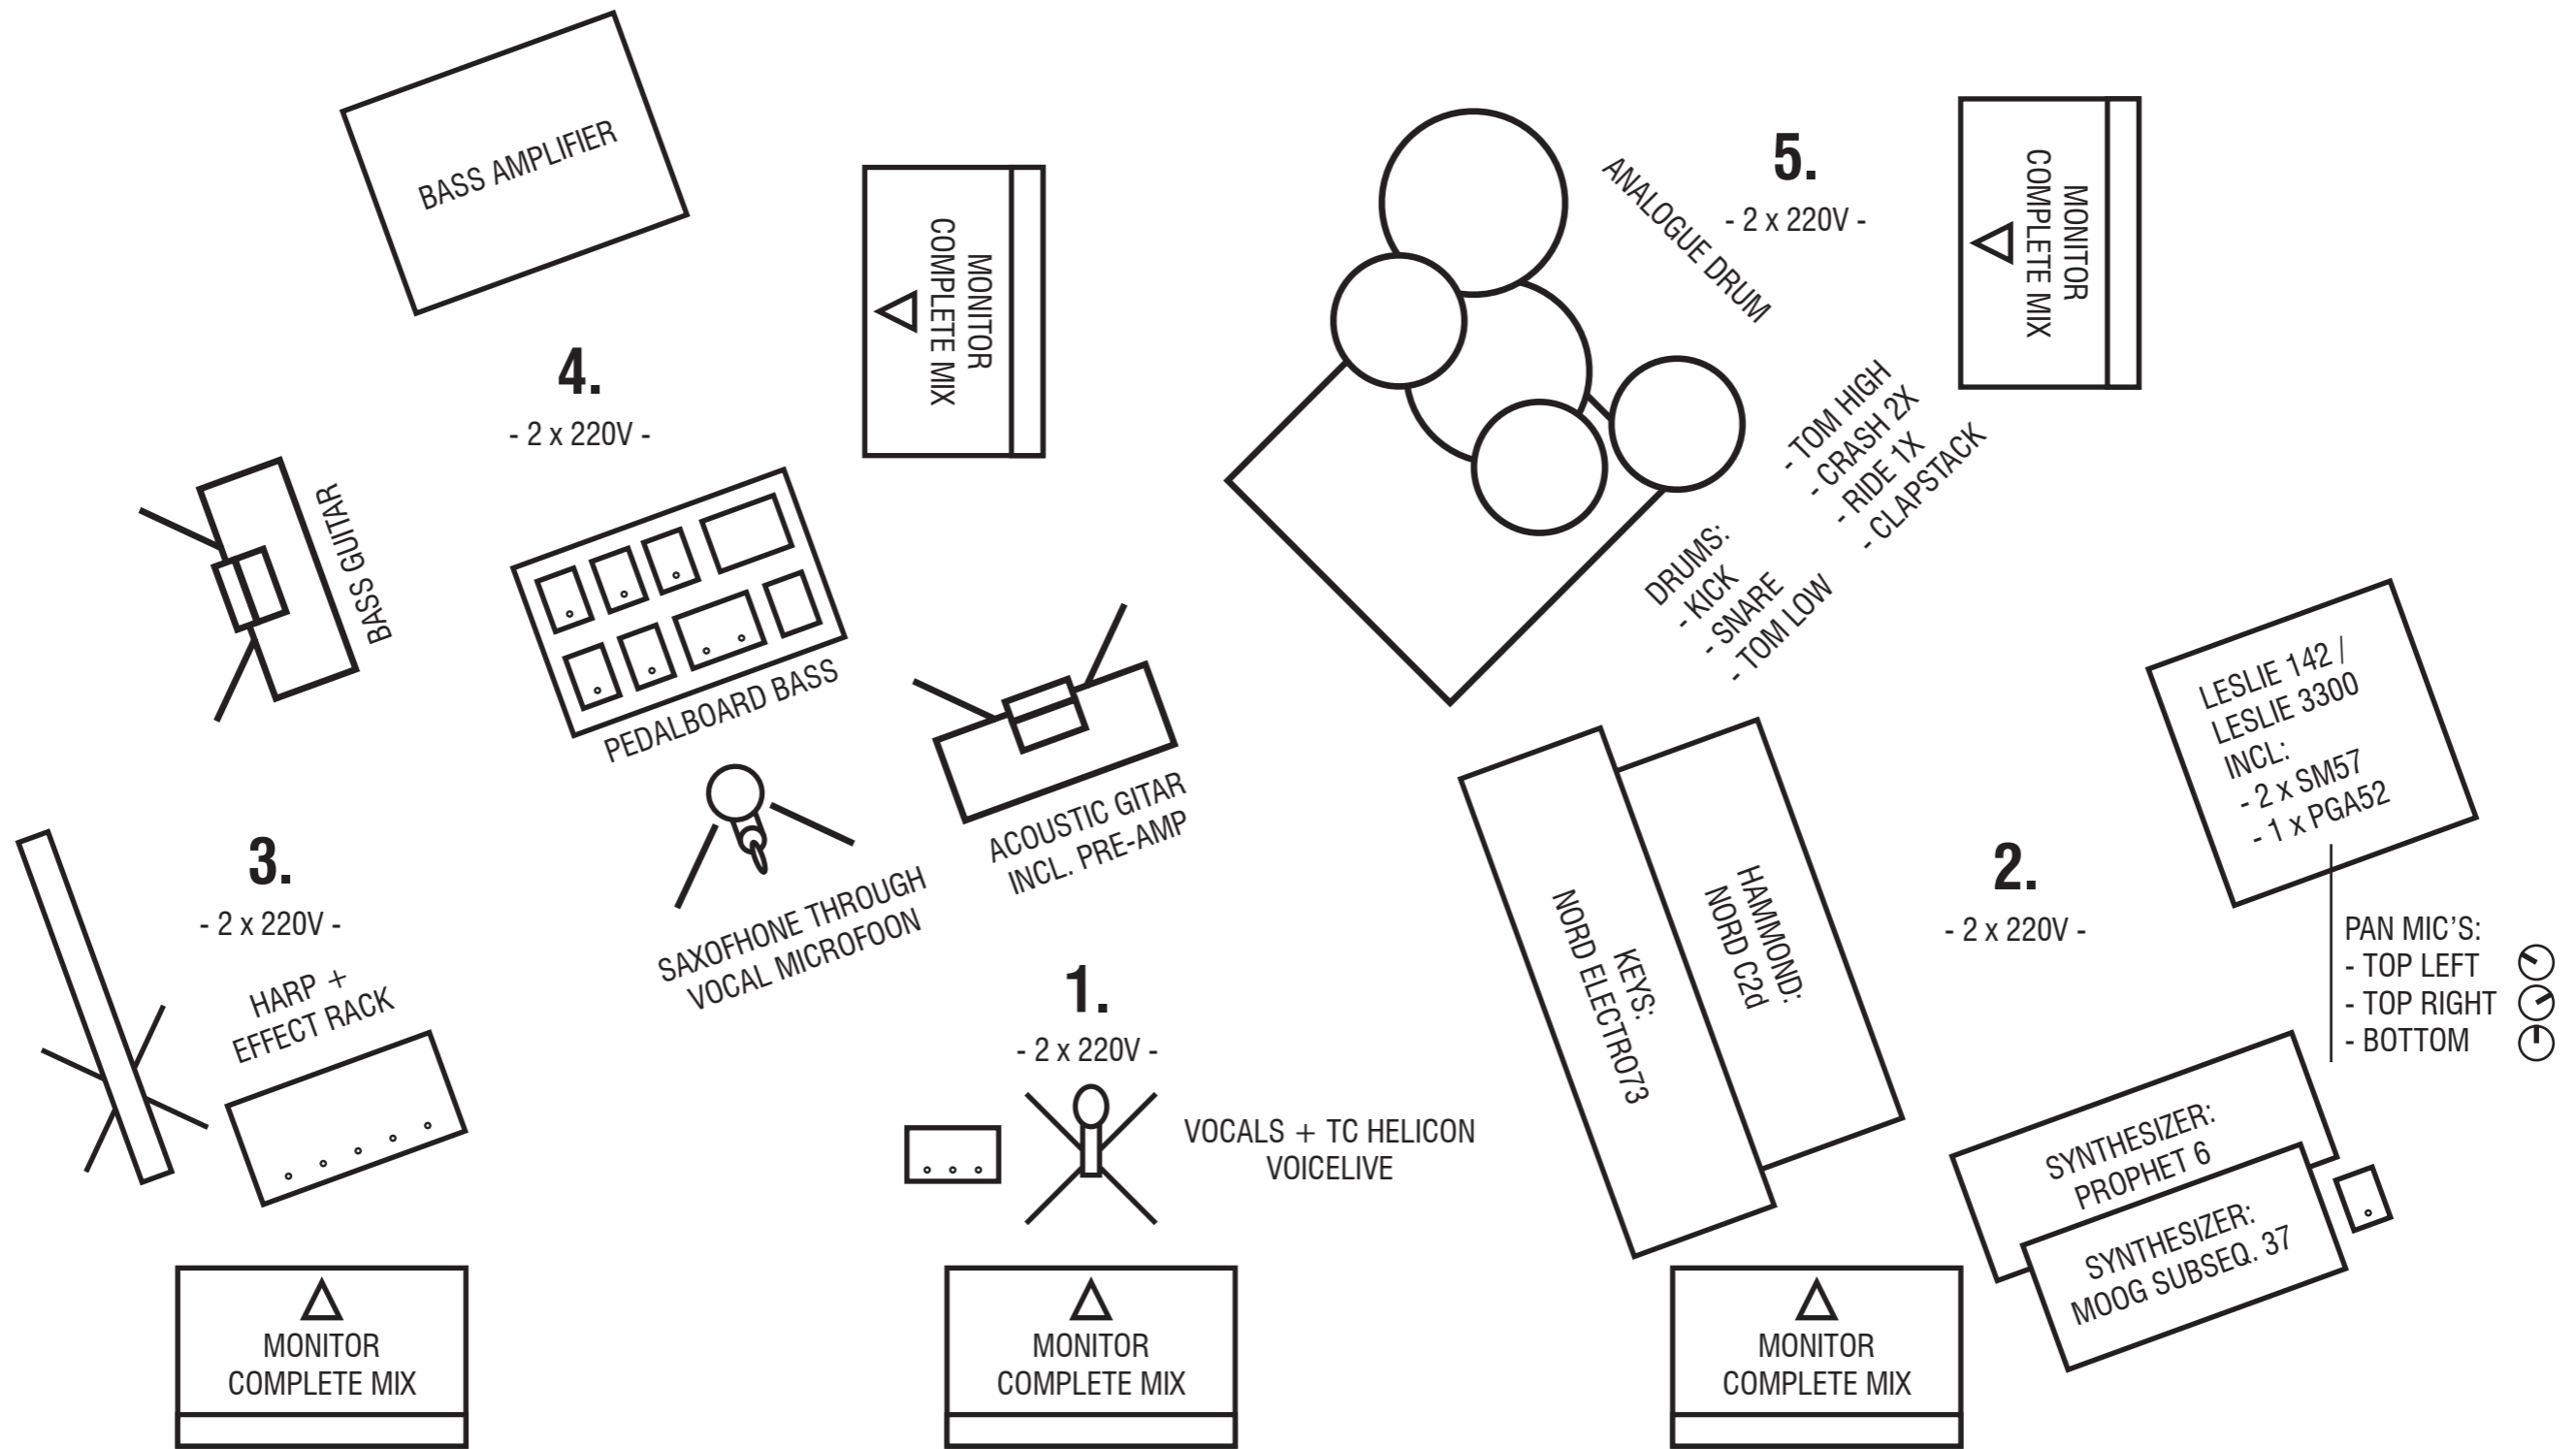

- GO FLOAT -

TECHNICAL RIDER & STAGEPLAN

PRIKLIJST:

- | | | | | |
|-----------------------------------|-----------------------------|---------------------------------------------------|---------------------------------|---------------------|
| 1. VOCALS L (XLR FROM TC HELICON) | 5. BASS (XLR FROM OWN DI) | 9. PROPHET 6 R (LINE) | 13. MOOG SUBSEQUENT 37 L (LINE) | 17. DRUM TOM 1 |
| 2. VOCALS R (XLR FROM TC HELICON) | 6. NORD ELECTRO 73 L (LINE) | 10. LESLIE TOP LEFT - SEE 'PAN' (XLR - OWN MICS) | 14. MOOG SUBSEQUENT 37 R (LINE) | 18. DRUM TOM 2 |
| 3. ACOUSTIC GITAR (LINE - PREAMP) | 7. NORD ELECTRO 73 R (LINE) | 11. LESLIE TOP RIGHT - SEE 'PAN' (XLR - OWN MICS) | 15. DRUM KICK | 19. DRUM OVERHEAD L |
| 4. HARP (LINE - EFFECT RACK) | 8. PROPHET 6 L (LINE) | 12. LESLIE BOTTOM - SEE 'PAN' (XLR - OWN MICS) | 16. DRUM SNARE | 20. DRUM OVERHEAD R |

GO FLOAT CONSISTS OF FIVE MUSICIANS: 1. SINGER (+GITAAR/SAXOPHONE) | 2. KEYBOARD PLAYER | 3. HARPISTER | 4. BASS PLAYER | 5. DRUMMER | QUESTIONS PLEASE CONTACT BART VAN DER SALM - 06-41374918